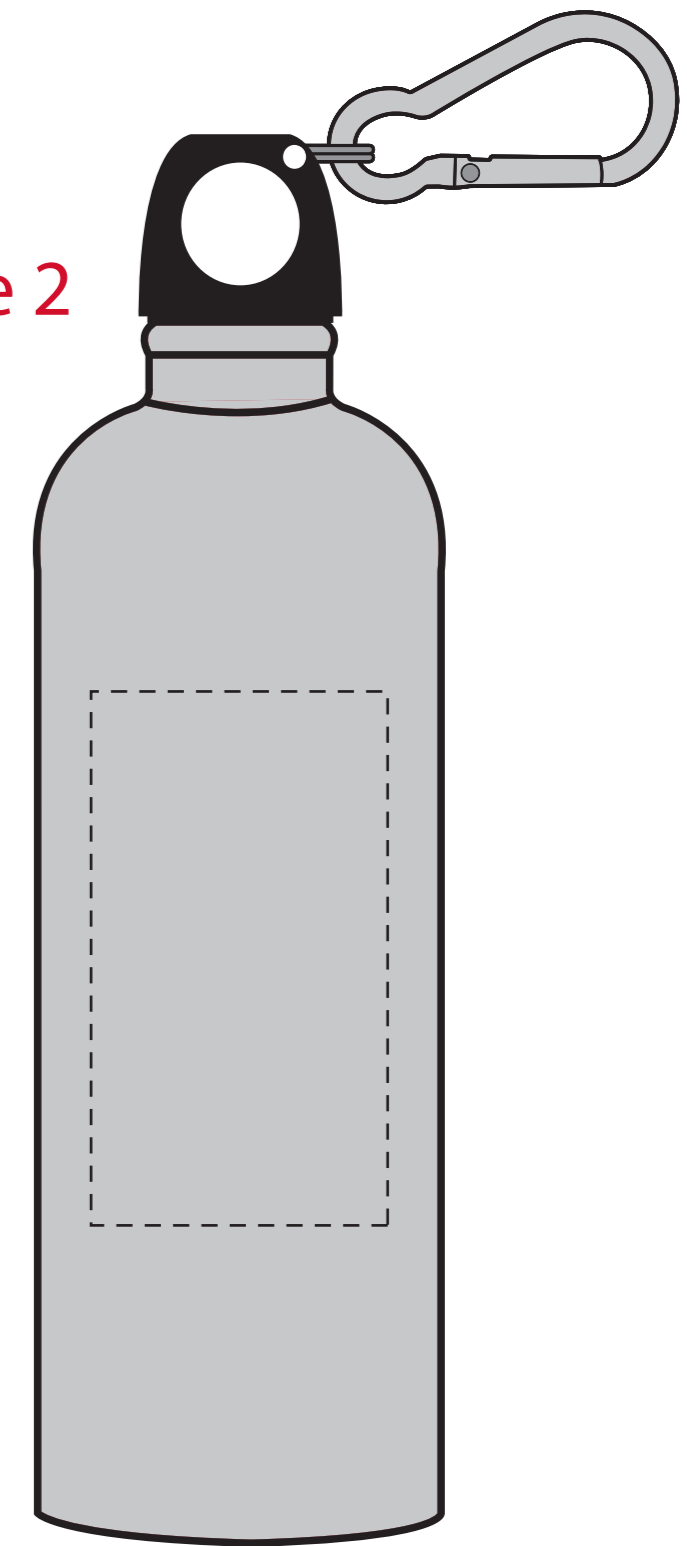

SILK SCREEN ON BOTTLE

F.P.O.

**COMPOSITE
NOT ACTUAL SIZE**

2 SIDED / 2 COLOR

Side 2

Side 1

Dashed Line For Imprint Area Only. Will Not Print.

Artist/Date:	Item #: 5702	Proofing:
Order #:	MAX Imprint Size: 2.5" W x 4.5" H	
Ship Date:	Wraparound: 6" W x 4.5" H	
Imprint Color:	Imprint Type: SS	
Item Color:		

F.P.O.

Side 2

Side 1

Side 2

Side 1

Dashed Line For Imprint Area Only. Will Not Print.

Artist/Date:	Item #: 5702	Proofing:
Order #:	MAX Imprint Size: 2.5" W x 4.5" H	
Ship Date:	Wraparound: 6" W x 4.5" H	
Imprint Color:	Imprint Type: SS	
Item Color:		

LASER ENGRAVED

F.P.O.

LASER ENGRAVE
Laser Engraves Silver

**COMPOSITE
NOT ACTUAL SIZE**

Dashed Line For Imprint Area Only. Will Not Print.

Artist/Date:	Item #: 5702	Proofing:
Order #:	MAX Imprint Size: 2.5" W x 4.5" H	
Ship Date:	Wraparound: 6" W x 4.5" H	
Imprint Color:	Imprint Type: SS	
Item Color:		

Dashed Line For Imprint Area Only. Will Not Print.

Artist/Date:	Item #: 5702	Proofing:
Order #:	MAX Imprint Size: 1.75" W x 4" H	
Ship Date:	Imprint Type: Laser Engraved	
Imprint Color:		
Item Color:		