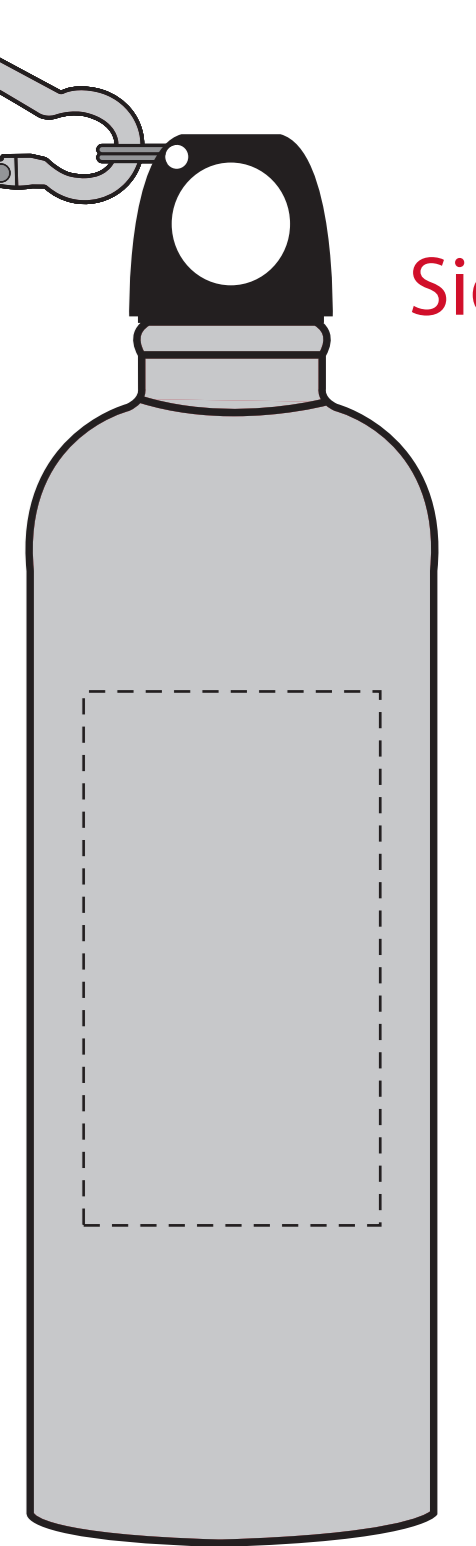

SILK SCREEN ON BOTTLE

F.P.O.

**COMPOSITE
NOT ACTUAL SIZE**

2 SIDED / 2 COLOR

Side 2

Side 1

Dashed Line For Imprint Area Only. Will Not Print.

Artist/Date:	Item #: 5702	Proofing:
Order #:	MAX Imprint Size: 2.5" W x 4.5" H	
Ship Date:	Wraparound: 6" W x 4.5" H	
Imprint Color:	Imprint Type: SS	
Item Color:		

F.P.O.

Side 2

Side 1

Side 2

Side 1

Dashed Line For Imprint Area Only. Will Not Print.

Artist/Date:	Item #: 5702	Proofing:
Order #:	MAX Imprint Size: 2.5" W x 4.5" H	
Ship Date:	Wraparound: 6" W x 4.5" H	
Imprint Color:	Imprint Type: SS	
Item Color:		

LASER ENGRAVED

F.P.O.

LASER ENGRAVE
Laser Engraves Silver

**COMPOSITE
NOT ACTUAL SIZE**

Dashed Line For Imprint Area Only. Will Not Print.

Artist/Date:	Item #: 5702	Proofing:
Order #:	MAX Imprint Size: 2.5" W x 4.5" H	
Ship Date:	Wraparound: 6" W x 4.5" H	
Imprint Color:	Imprint Type: SS	
Item Color:		

Dashed Line For Imprint Area Only. Will Not Print.

Artist/Date:	Item #: 5702	Proofing:
Order #:	MAX Imprint Size: 1.75" W x 4" H	
Ship Date:	Imprint Type: Laser Engraved	
Imprint Color:		
Item Color:		