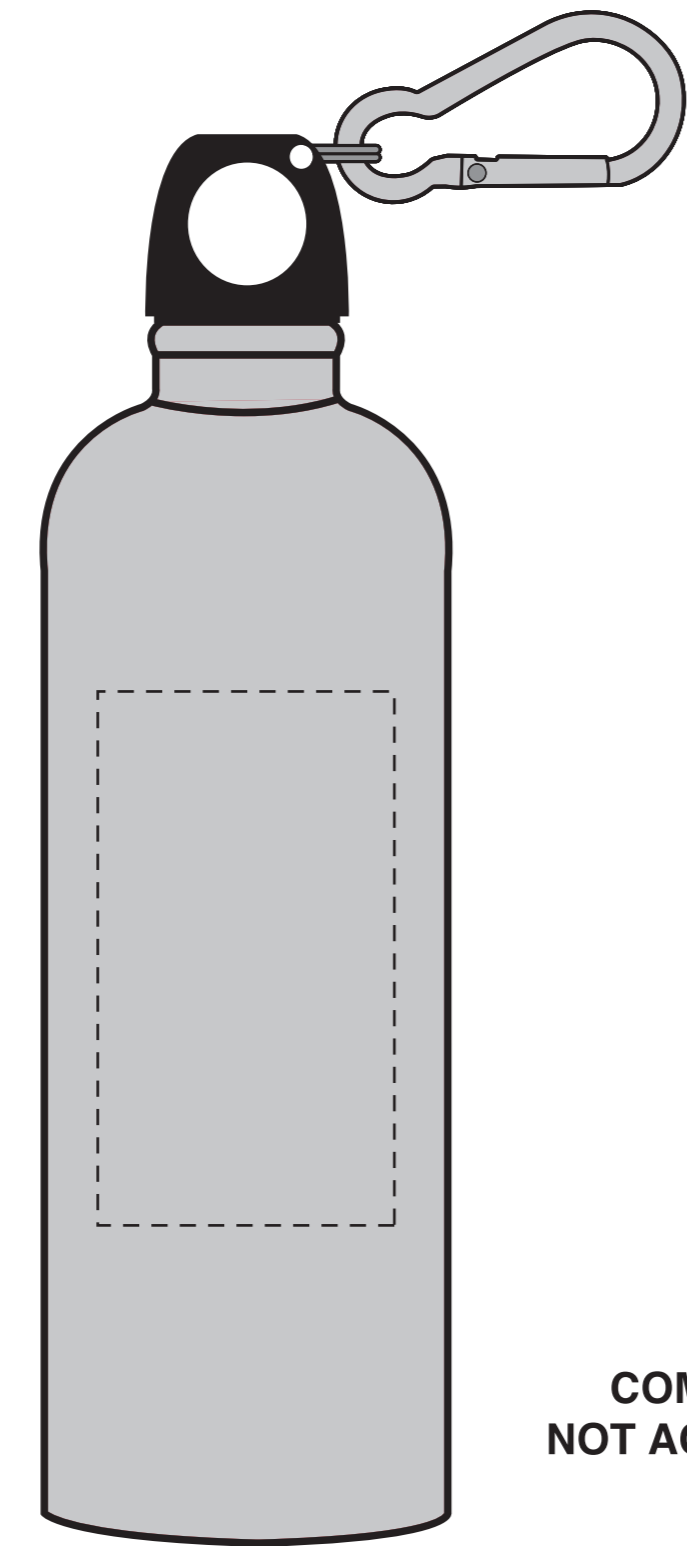

SILK SCREEN ON BOTTLE

F.P.O.

**COMPOSITE
NOT ACTUAL SIZE**

2 SIDED / 2 COLOR

Side 2

Side 1

Dashed Line For Imprint Area Only. Will Not Print.

Artist/Date:	Item #: 5702	Proofing:
Order #:	MAX Imprint Size: 2.5" W x 4.5" H	
Ship Date:	Wraparound: 6" W x 4.5" H	
Imprint Color:	Imprint Type: SS	
Item Color:		

F.P.O.

Side 2

Side 1

Side 2

Side 1

Dashed Line For Imprint Area Only. Will Not Print.

Artist/Date:	Item #: 5702	Proofing:
Order #:	MAX Imprint Size: 2.5" W x 4.5" H	
Ship Date:	Wraparound: 6" W x 4.5" H	
Imprint Color:	Imprint Type: SS	
Item Color:		

LASER ENGRAVED

F.P.O.

LASER ENGRAVE
Laser Engraves Silver

**COMPOSITE
NOT ACTUAL SIZE**

Dashed Line For Imprint Area Only. Will Not Print.

Artist/Date:	Item #: 5702	Proofing:
Order #:	MAX Imprint Size: 2.5" W x 4.5" H	
Ship Date:	Wraparound: 6" W x 4.5" H	
Imprint Color:	Imprint Type: SS	
Item Color:		

Dashed Line For Imprint Area Only. Will Not Print.

Artist/Date:	Item #: 5702	Proofing:
Order #:	MAX Imprint Size: 1.75" W x 4" H	
Ship Date:	Imprint Type: Laser Engraved	
Imprint Color:		
Item Color:		