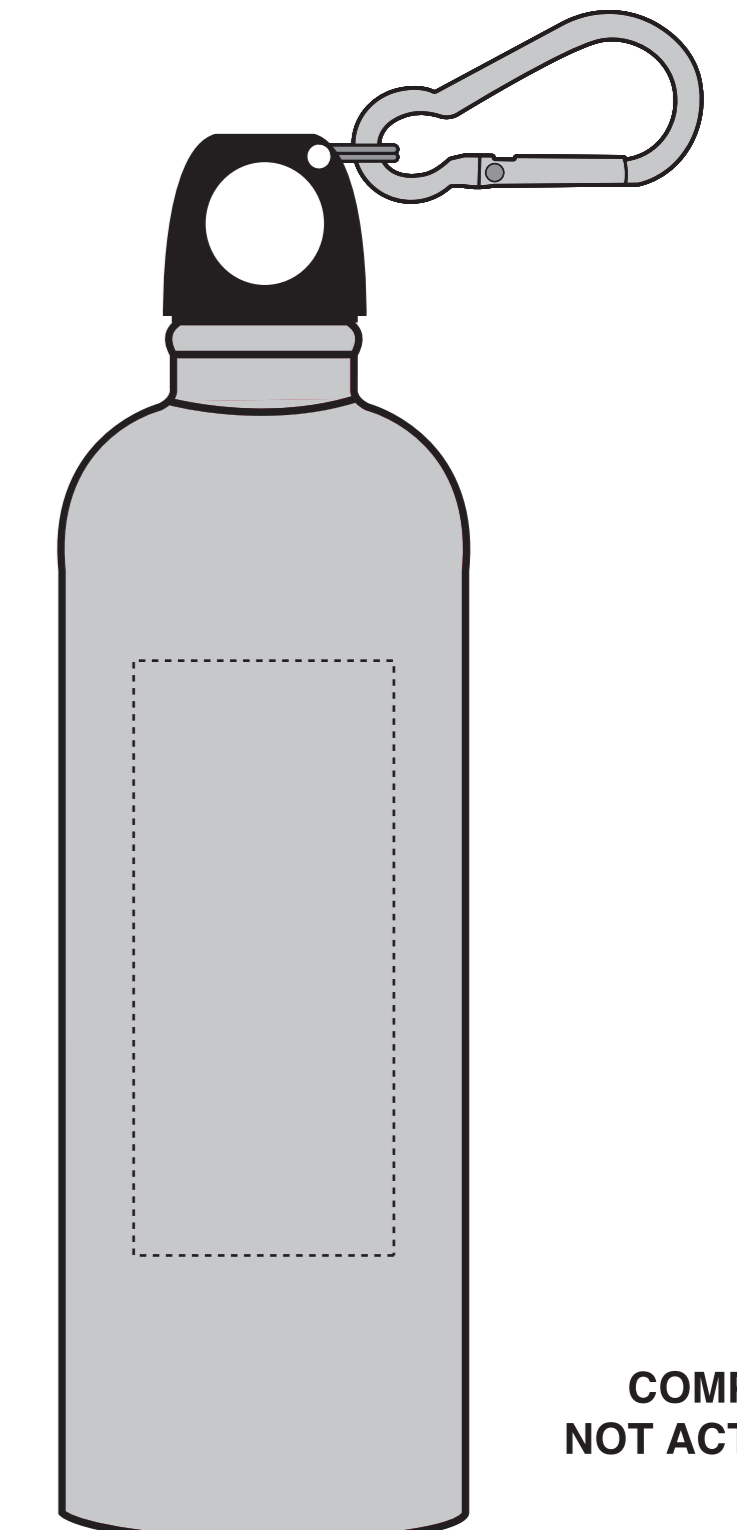

SILK SCREEN ON BOTTLE

F.P.O.

**COMPOSITE
NOT ACTUAL SIZE**

2 SIDED / 2 COLOR

Side 2

Side 1

Dashed Line For Imprint Area Only. Will Not Print.

Artist/Date:	Item #: 5702	Proofing:
Order #:	MAX Imprint Size: 2.5" W x 4.5" H	
Ship Date:	Wraparound: 6" W x 4.5" H	
Imprint Color:	Imprint Type: SS	
Item Color:		

F.P.O.

Side 2

Side 1

Side 2

Side 1

Dashed Line For Imprint Area Only. Will Not Print.

Artist/Date:	Item #: 5702	Proofing:
Order #:	MAX Imprint Size: 2.5" W x 4.5" H	
Ship Date:	Wraparound: 6" W x 4.5" H	
Imprint Color:	Imprint Type: SS	
Item Color:		

LASER ENGRAVED

F.P.O.

LASER ENGRAVE
Laser Engraves Silver

**COMPOSITE
NOT ACTUAL SIZE**

Dashed Line For Imprint Area Only. Will Not Print.

Artist/Date:	Item #: 5702	Proofing:
Order #:	MAX Imprint Size: 2.5" W x 4.5" H	
Ship Date:	Wraparound: 6" W x 4.5" H	
Imprint Color:	Imprint Type: SS	
Item Color:		

Dashed Line For Imprint Area Only. Will Not Print.

Artist/Date:	Item #: 5702	Proofing:
Order #:	MAX Imprint Size: 1.75" W x 4" H	
Ship Date:	Imprint Type: Laser Engraved	
Imprint Color:		
Item Color:		