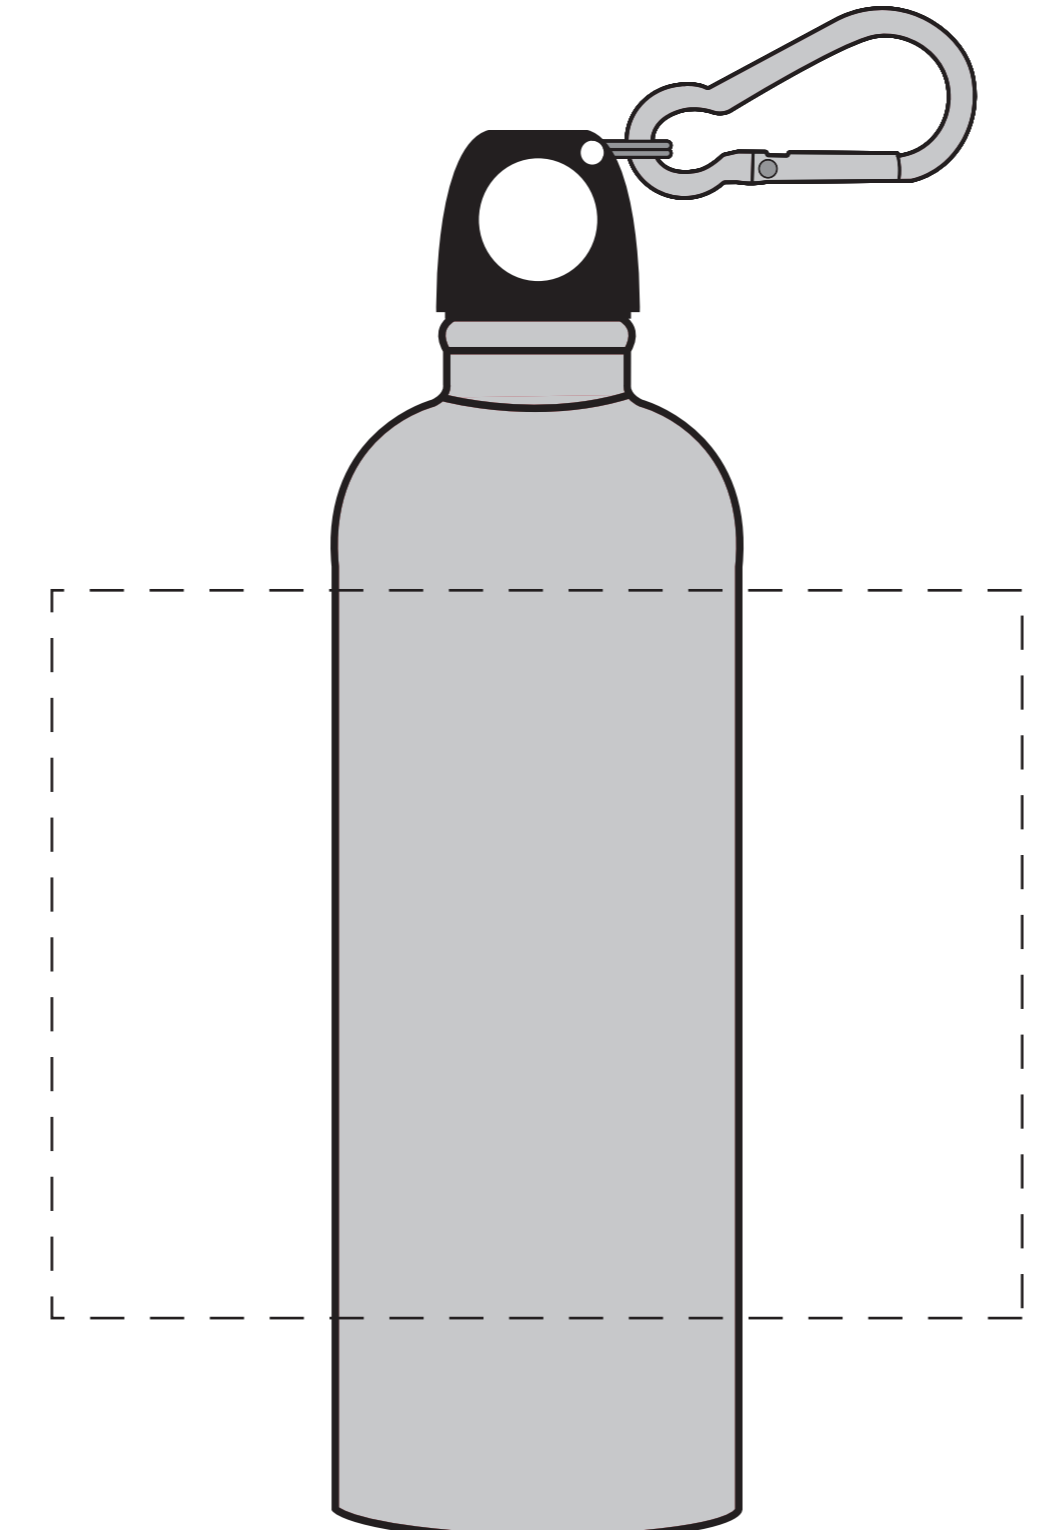

SILK SCREEN ON BOTTLE

F.P.O.

**COMPOSITE
NOT ACTUAL SIZE**

2 SIDED / 2 COLOR

Side 2

Side 1

Dashed Line For Imprint Area Only. Will Not Print.

Artist/Date:	Item #: 5702	Proofing:
Order #:	MAX Imprint Size: 2.5" W x 4.5" H	
Ship Date:	Wraparound: 6" W x 4.5" H	
Imprint Color:	Imprint Type: SS	
Item Color:		

F.P.O.

Side 2

Side 1

Side 2

Side 1

Dashed Line For Imprint Area Only. Will Not Print.

Artist/Date:	Item #: 5702	Proofing:
Order #:	MAX Imprint Size: 2.5" W x 4.5" H	
Ship Date:	Wraparound: 6" W x 4.5" H	
Imprint Color:	Imprint Type: SS	
Item Color:		

LASER ENGRAVED

F.P.O.

LASER ENGRAVE
Laser Engraves Silver

**COMPOSITE
NOT ACTUAL SIZE**

Dashed Line For Imprint Area Only. Will Not Print.

Artist/Date:	Item #: 5702	Proofing:
Order #:	MAX Imprint Size: 2.5" W x 4.5" H	
Ship Date:	Wraparound: 6" W x 4.5" H	
Imprint Color:	Imprint Type: SS	
Item Color:		

Dashed Line For Imprint Area Only. Will Not Print.

Artist/Date:	Item #: 5702	Proofing:
Order #:	MAX Imprint Size: 1.75" W x 4" H	
Ship Date:	Imprint Type: Laser Engraved	
Imprint Color:		
Item Color:		